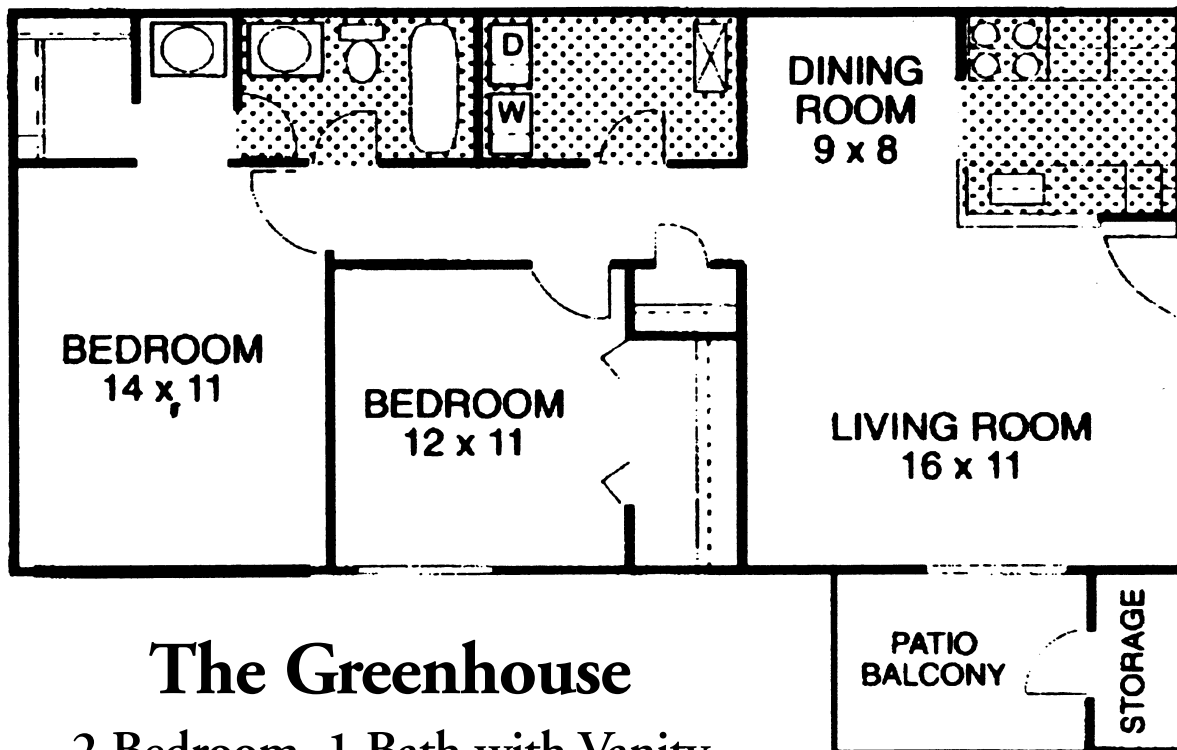

Spring HOUSE

The Greenhouse

2 Bedroom, 1 Bath with Vanity
837 sq. ft.

LEASING OFFICE: 9401 Spring House Lane, Laurel, Maryland 20708
301-490-8833 • FAX: 301-490-3343 • E-mail: springhousemd@bozzuto.com