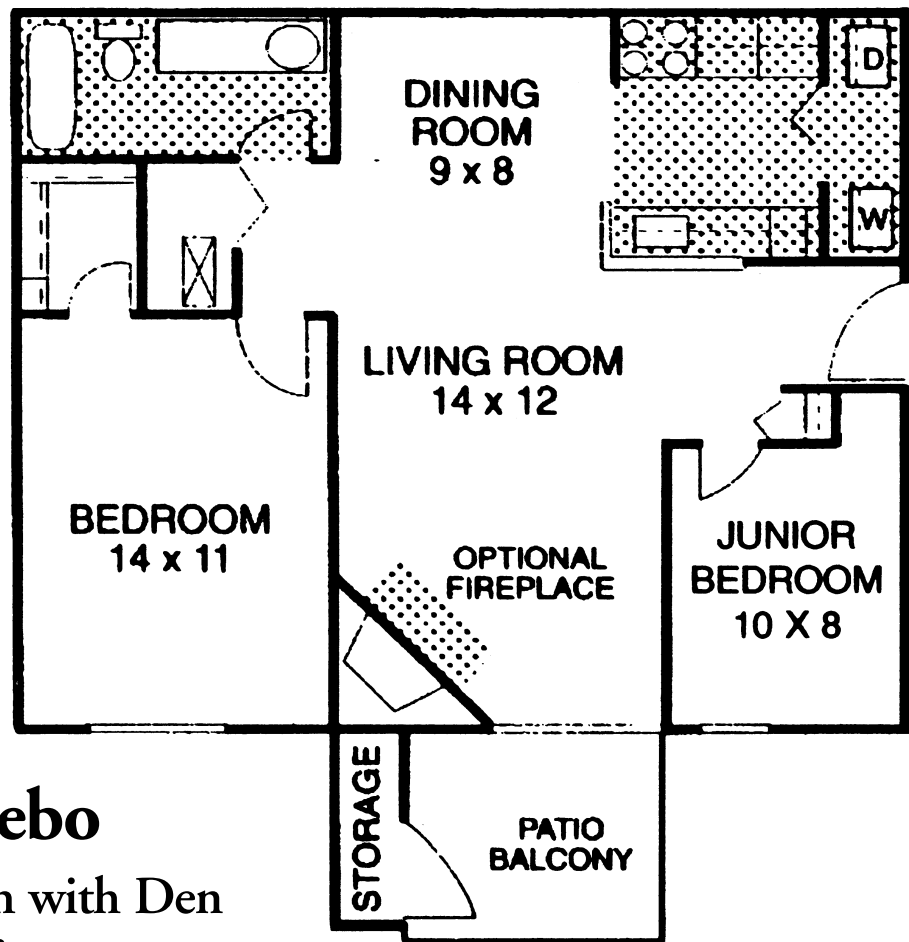

# Spring HOUSE

## The Gazebo

1 Bedroom, 1 Bath with Den  
844 sq. ft.

LEASING OFFICE: 9401 Spring House Lane, Laurel, Maryland 20708  
301-490-8833 • FAX: 301-490-3343 • E-mail: [springhousemd@bozzuto.com](mailto:springhousemd@bozzuto.com)